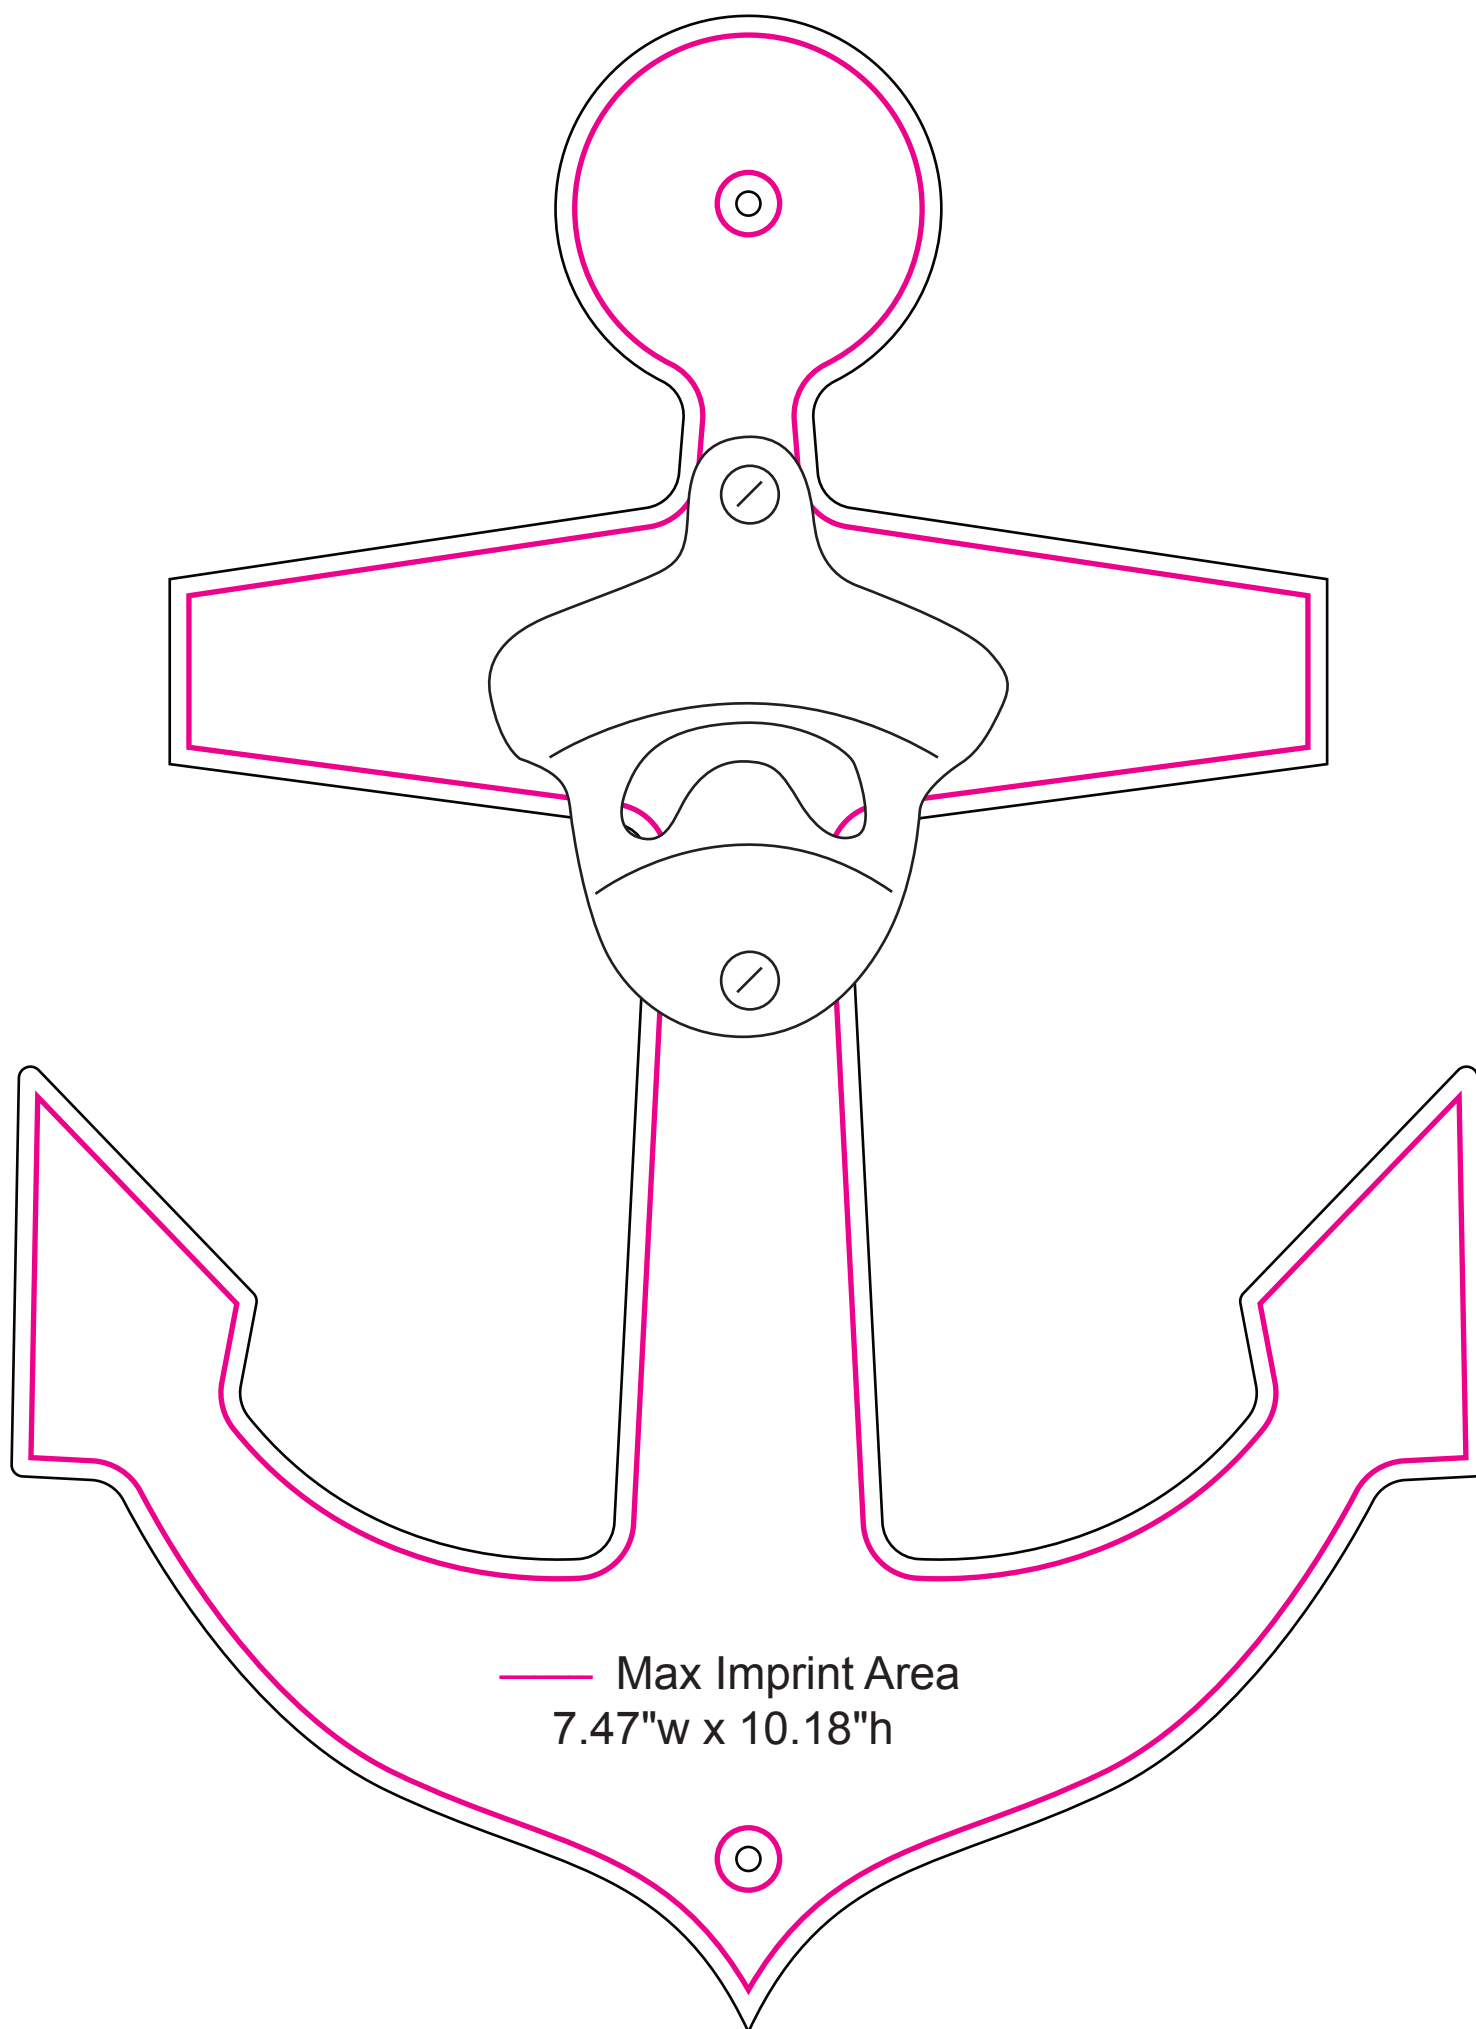

Anchor Shaped Bottle Opener
BPBRC04

ARTWORK TEMPLATE

ARTWORK SPECIFICATIONS:

Logos and typographic designs must be provided as vector formatted artwork with all text converted to outlines. Compositions using bitmaps should be clipped accordingly & submitted as a high quality pdf. Please include the root design file and assets package. *If improper artwork is submitted, additional artwork fees may incur.*