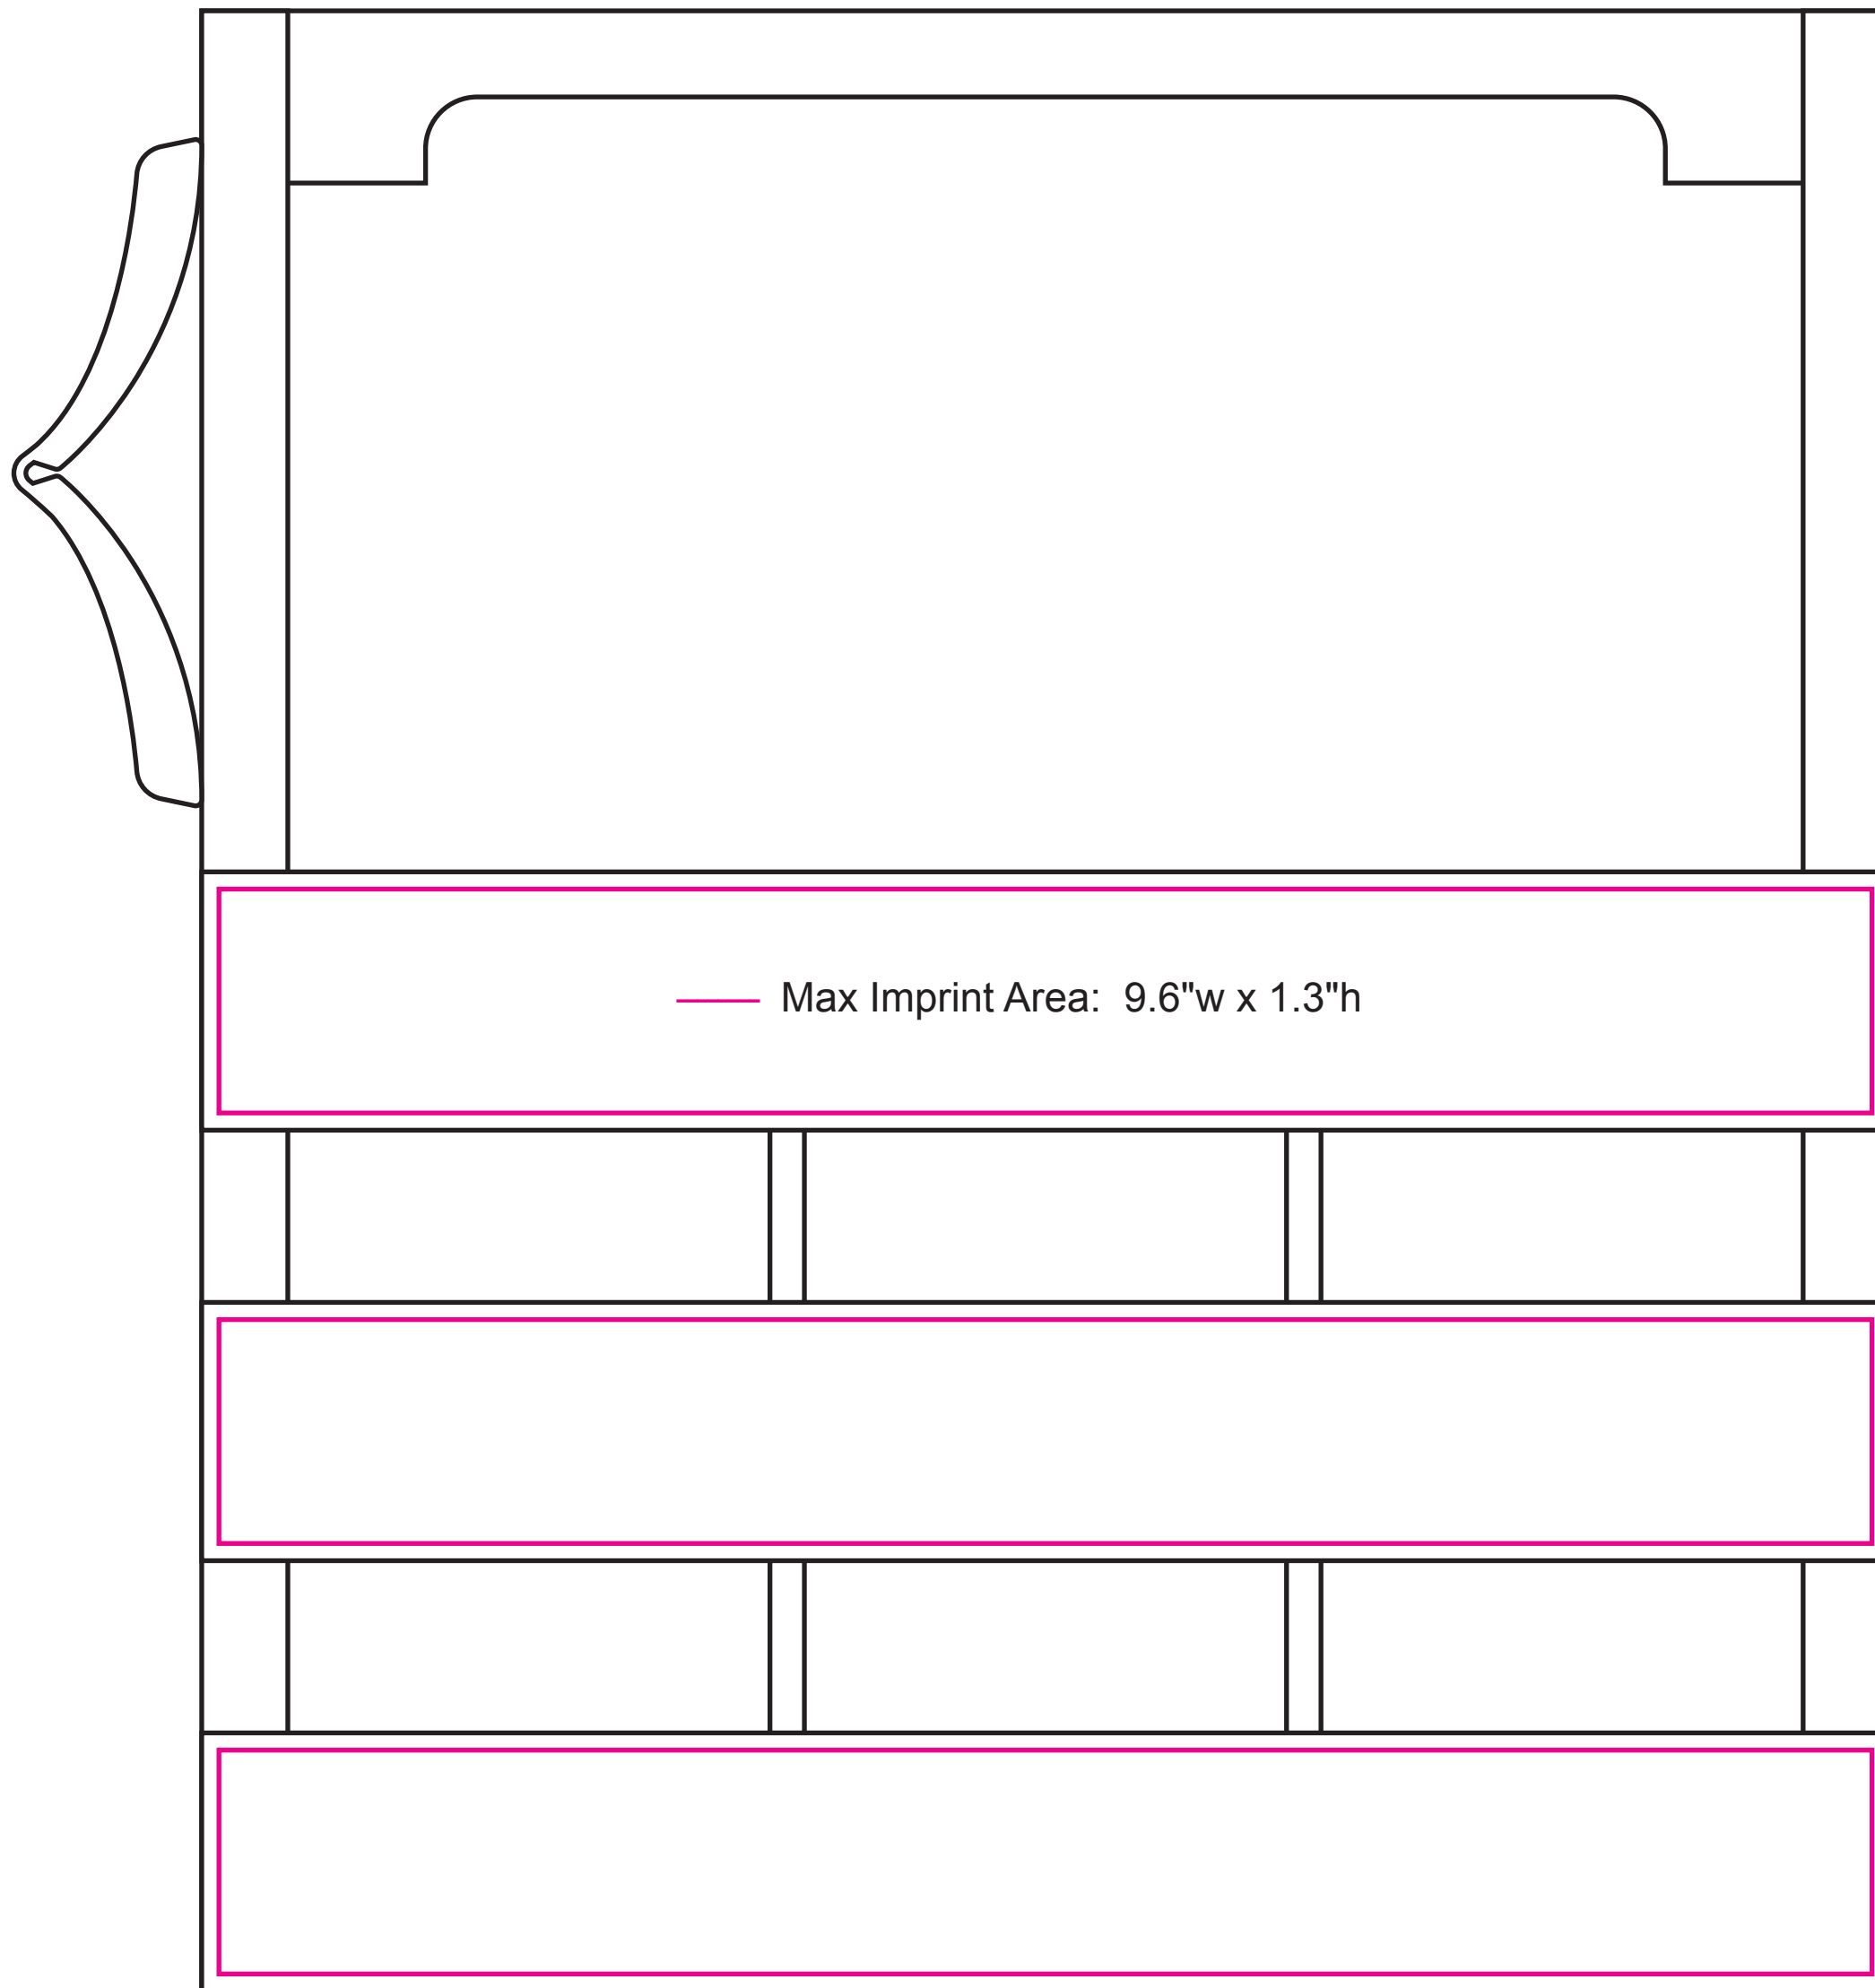

Six-Pack Crate with Bottle Opener

BPWCRT06

ARTWORK TEMPLATE

ARTWORK SPECIFICATIONS:

Logos and typographic designs must be provided as vector formatted artwork with all text converted to outlines. Compositions using bitmaps should be clipped accordingly & submitted as a high quality pdf. Please include the root design file and assets package. *If improper artwork is submitted, additional artwork fees may incur.*