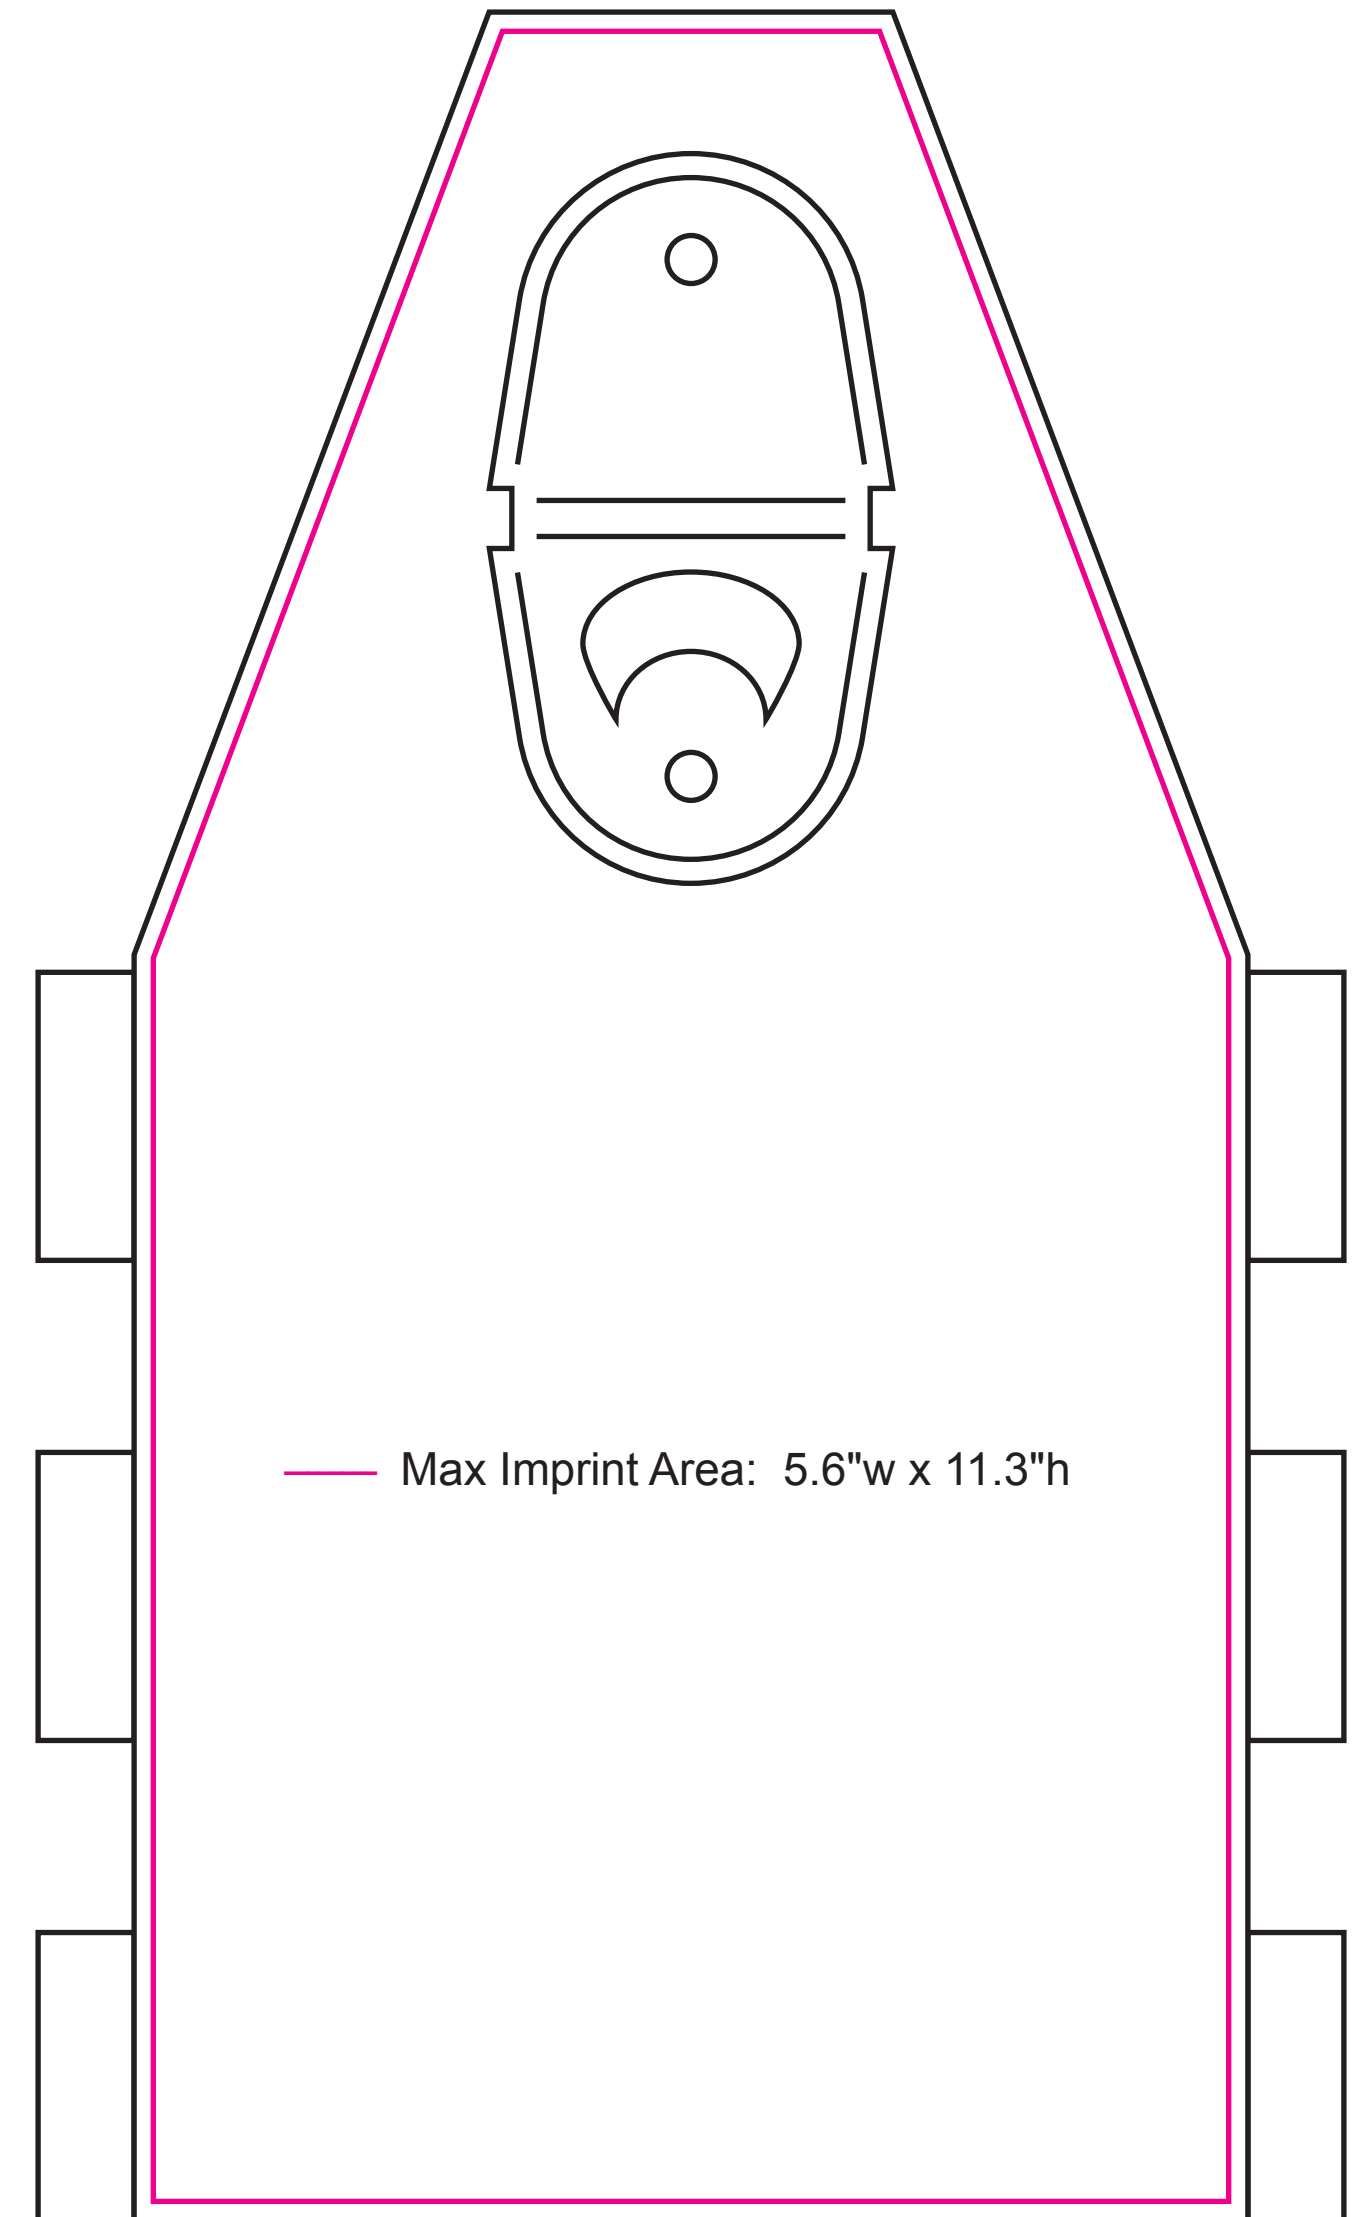

Six-Pack Crate with Bottle Opener

BPWCRT06

ARTWORK TEMPLATE

ARTWORK SPECIFICATIONS:

Logos and typographic designs must be provided as vector formatted artwork with all text converted to outlines. Compositions using bitmaps should be clipped accordingly & submitted as a high quality pdf. Please include the root design file and assets package. *If improper artwork is submitted, additional artwork fees may incur.*