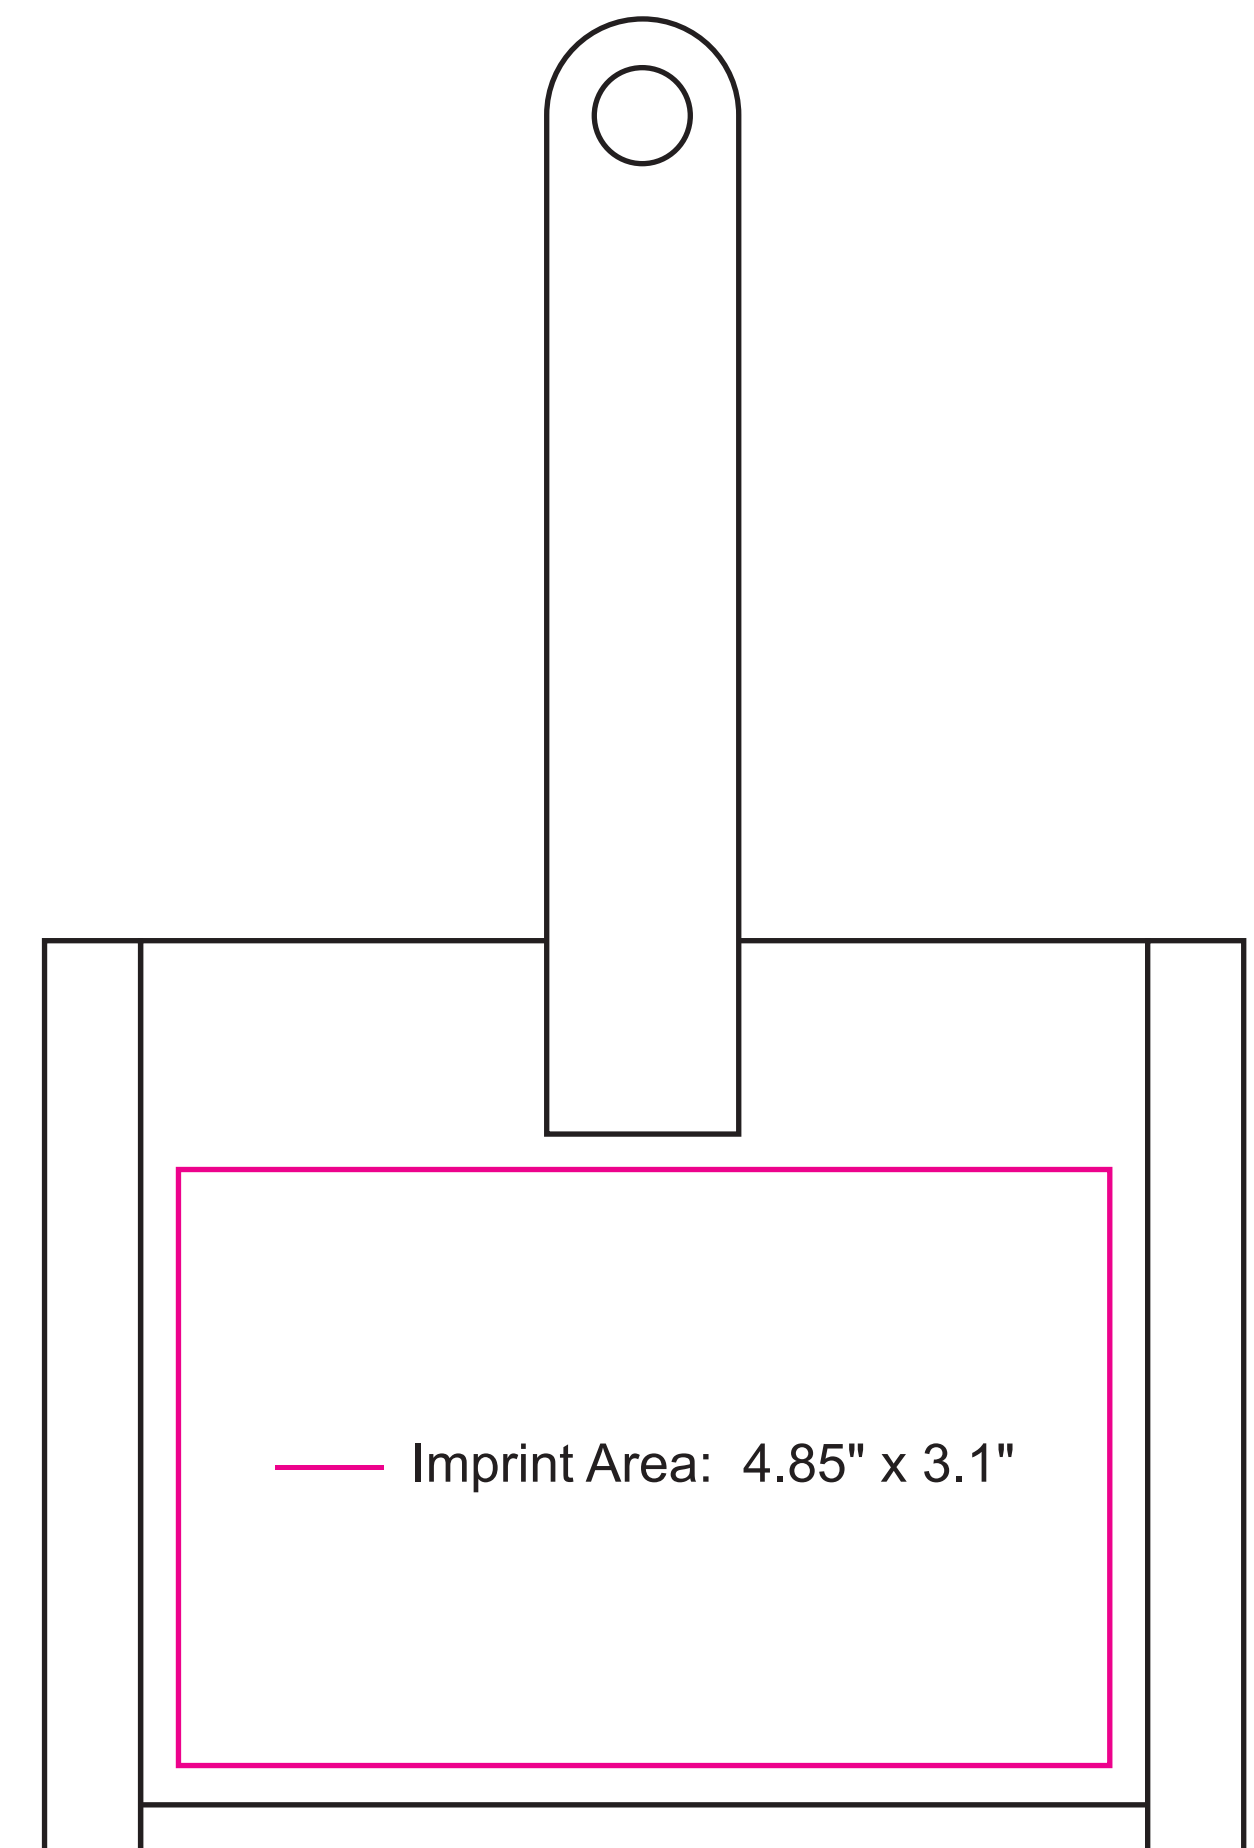

Basket Caddy - 4 Compartments
#BPWTHC4

ARTWORK TEMPLATE

SIDE VIEW

END VIEW

ARTWORK SPECIFICATIONS:

Logos and typographic designs must be provided as vector formatted artwork with all text converted to outlines. Compositions using bitmaps should be clipped accordingly & submitted as a high quality pdf. Please include the root design file and assets package. *If improper artwork is submitted, additional artwork fees may incur.*