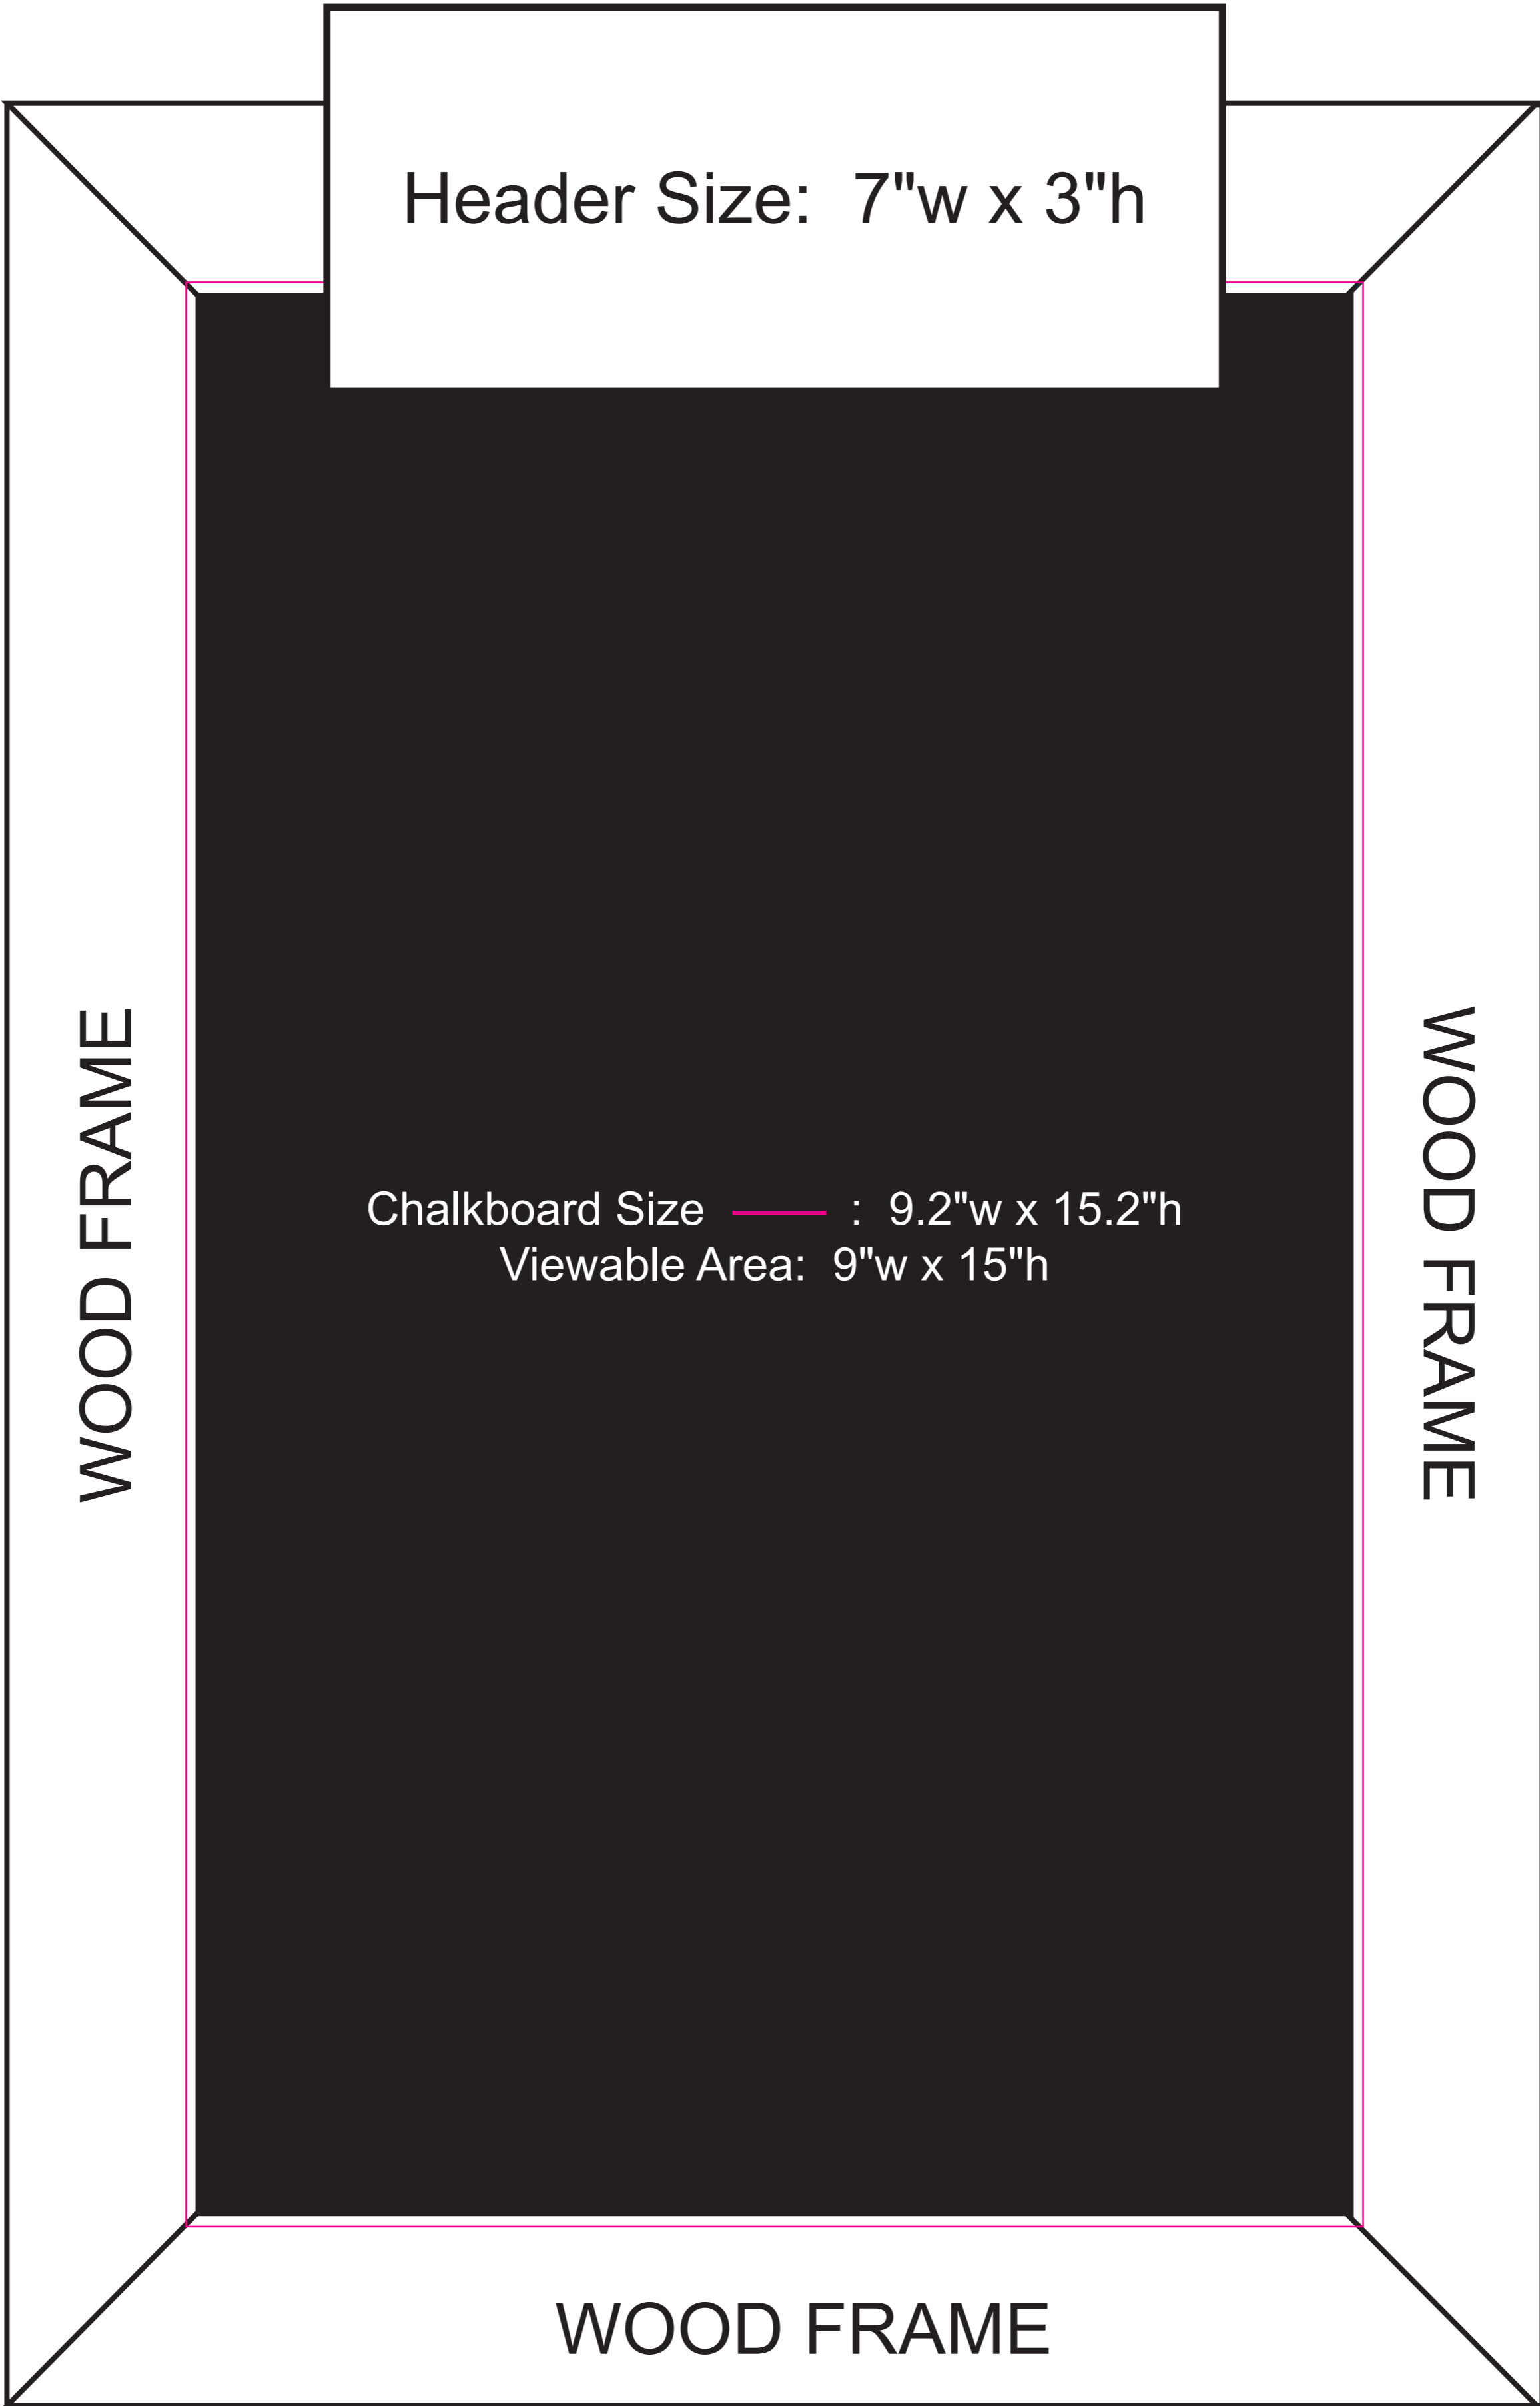

Oak Frame Wall Chalkboard with Header

#FWCBH1218

ARTWORK TEMPLATE

ARTWORK SPECIFICATIONS:

Logos and typographic designs must be provided as vector formatted artwork with all text converted to outlines. Compositions using bitmaps should be clipped accordingly & submitted as a high quality pdf. Please include the root design file and assets package. *If improper artwork is submitted, additional artwork fees may incur.*