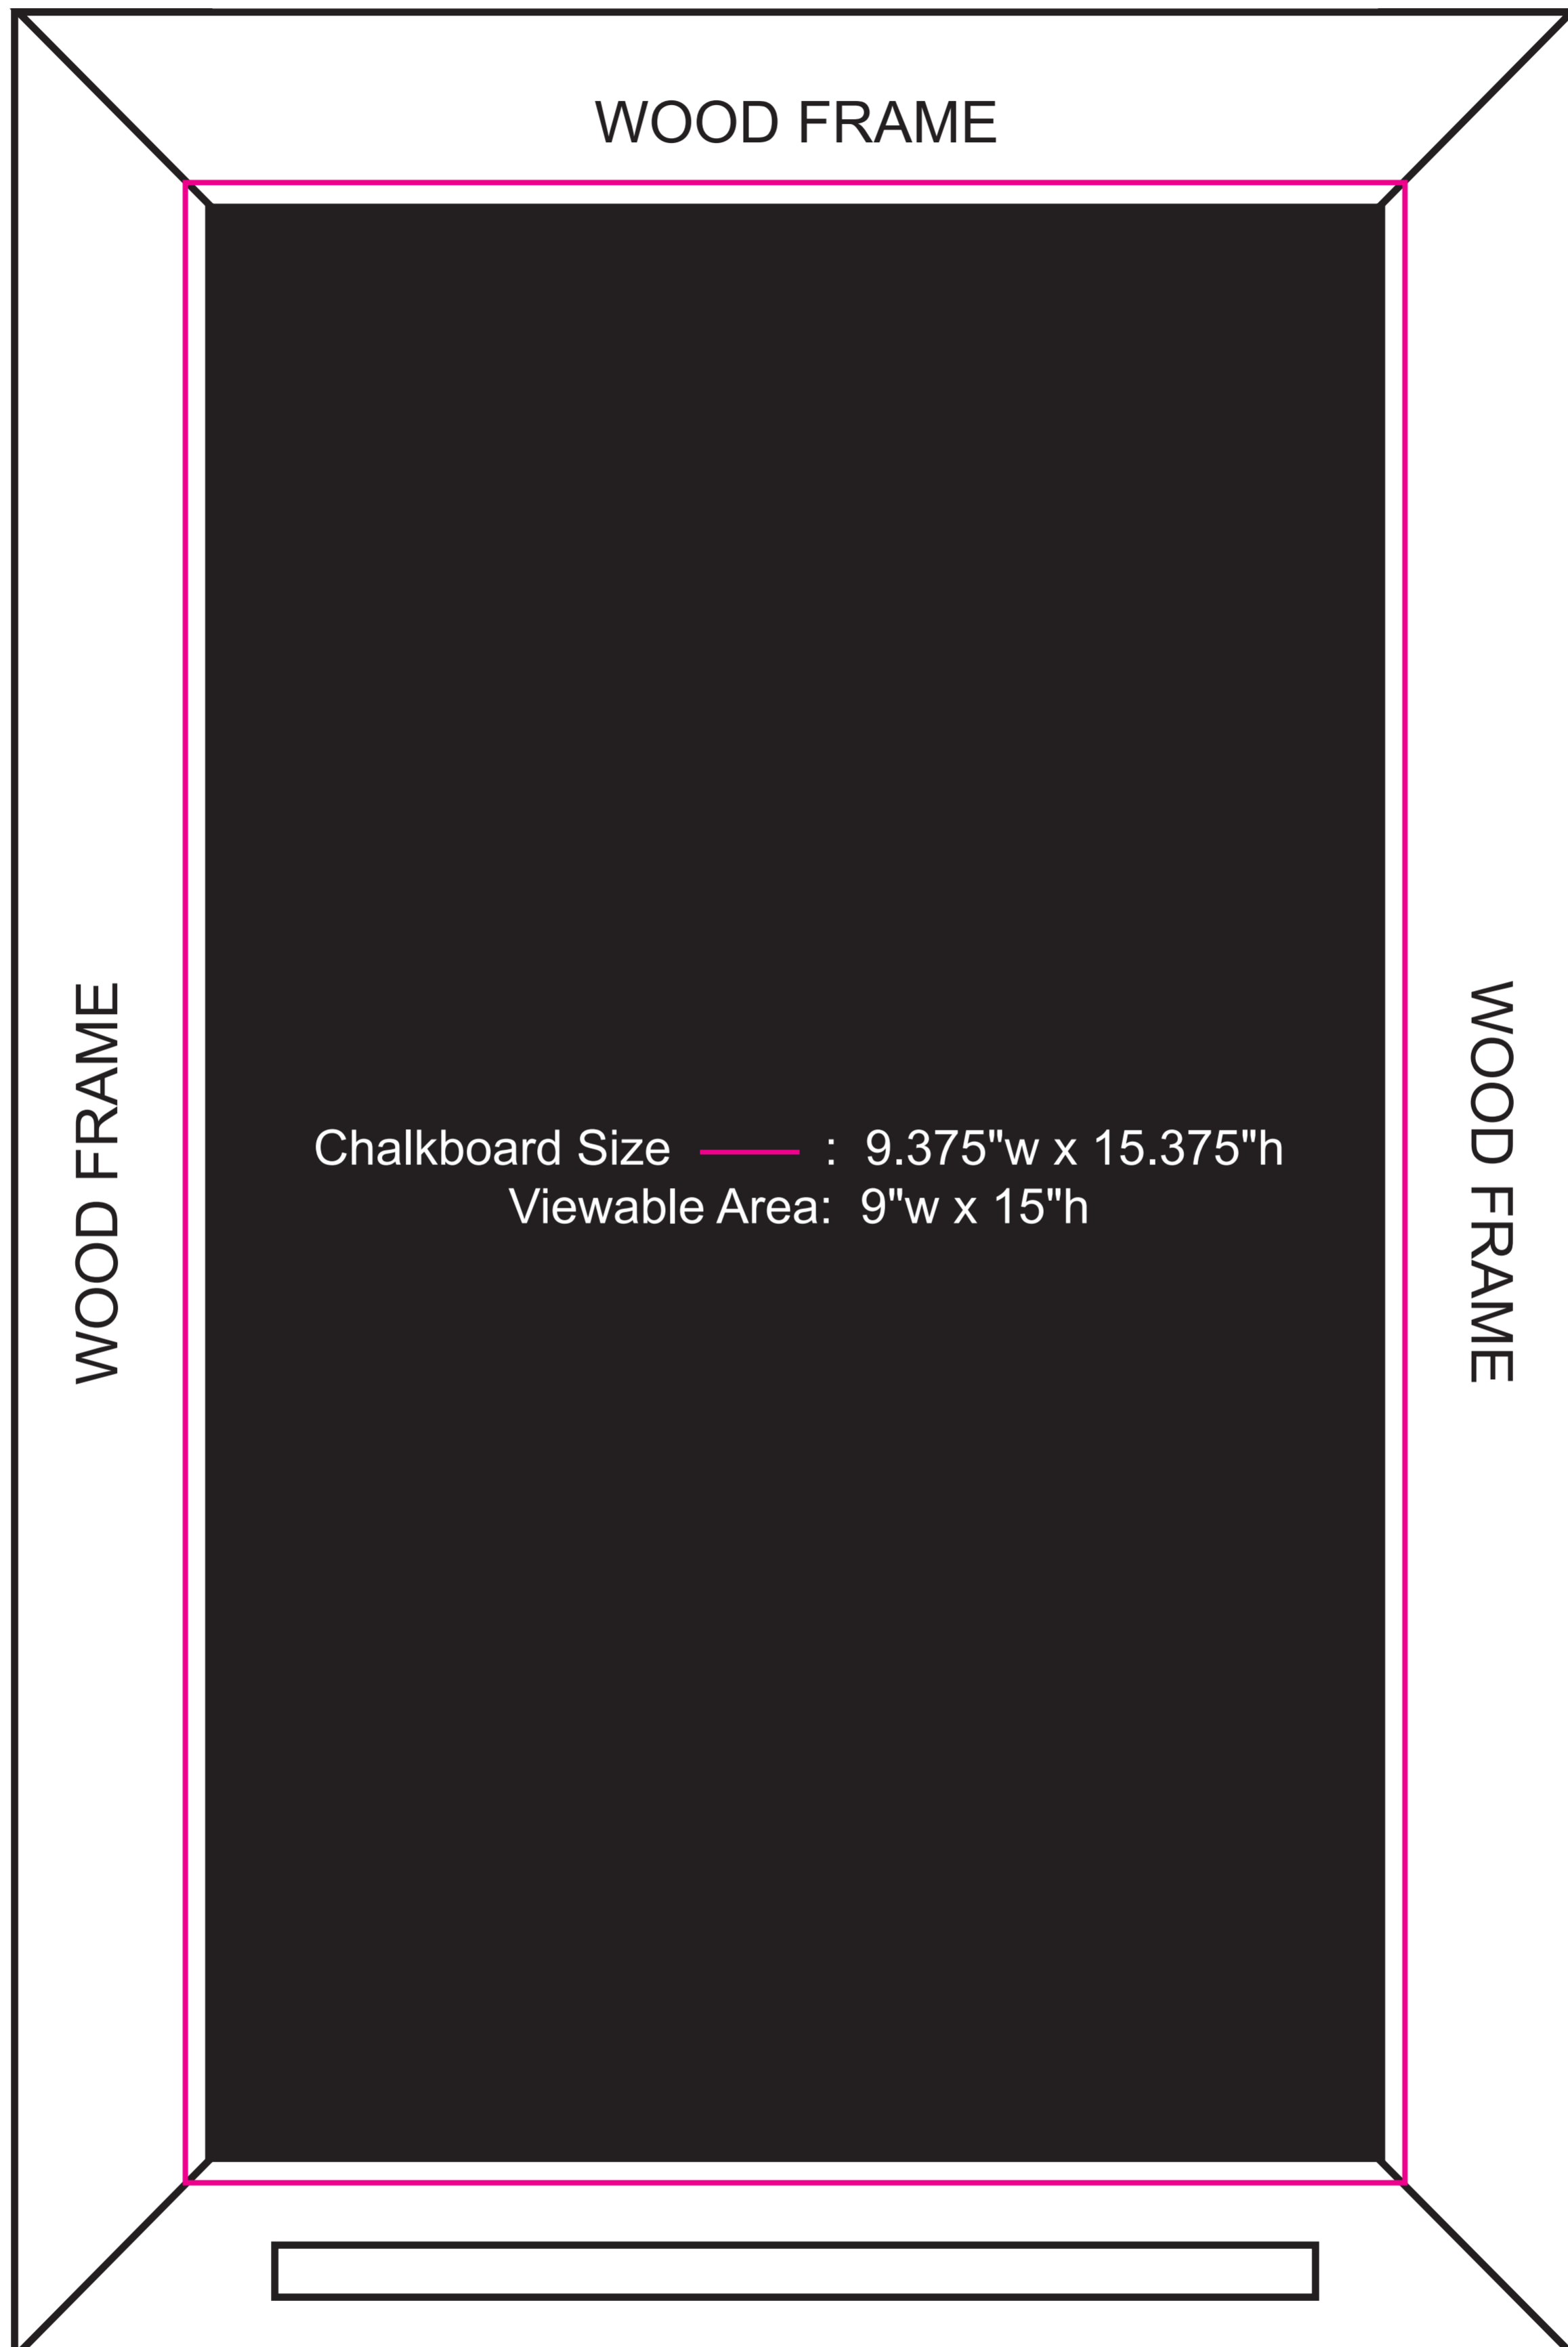

Oak Frame Wall Chalkboard with Tray

ARTWORK TEMPLATE

#FWCBL1218

ARTWORK SPECIFICATIONS:

Logos and typographic designs must be provided as vector formatted artwork with all text converted to outlines. Compositions using bitmaps should be clipped accordingly & submitted as a high quality pdf. Please include the root design file and assets package. *If improper artwork is submitted, additional artwork fees may incur.*