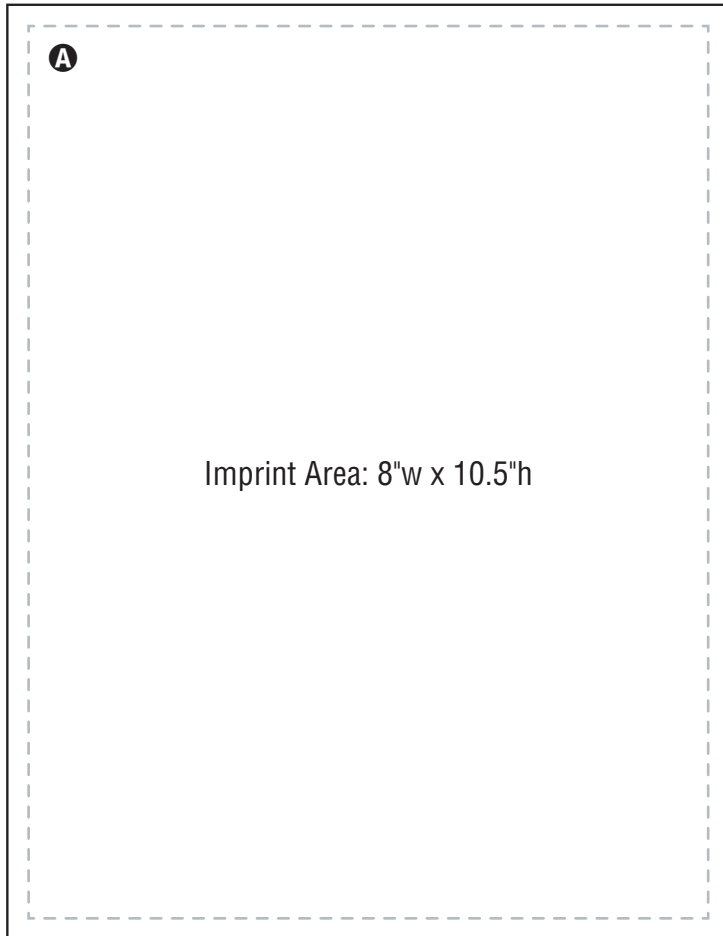

Economy Acrylic Slantback Sign Holder, 8½"x11" shown

Product #: D01901E

PLEASE NOTE: The measurements displayed on this template and the website are approximate. The actual display may slightly vary. We recommend ordering a sample unit to work with if your imprint has very specific positioning. Any questions, please call & our customer service team will be more than happy to assist you.