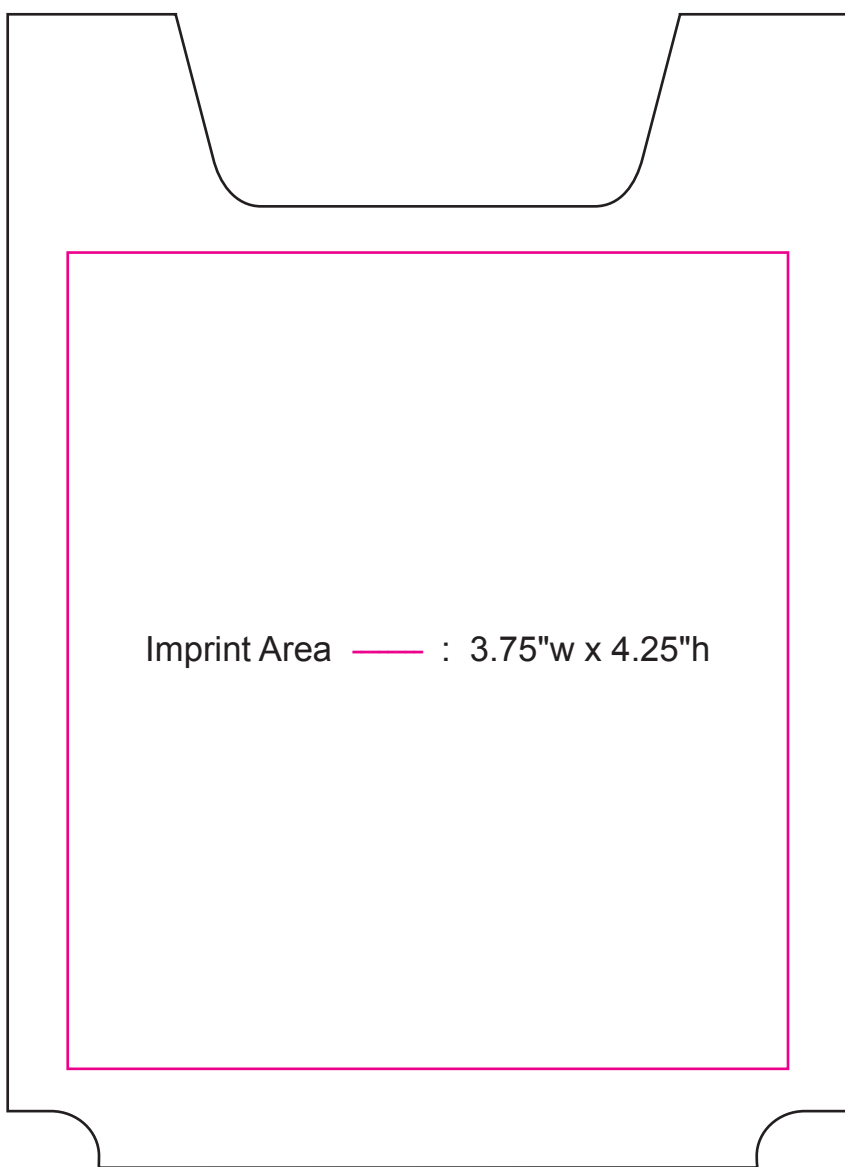

Single Pocket Brochure Holder

#D01960

ARTWORK TEMPLATE

ARTWORK SPECIFICATIONS:

Logos and typographic designs must be provided as vector formatted artwork with all text converted to outlines. Compositions using bitmaps should be clipped accordingly & submitted as a high quality pdf. Please include the root design file and assets package. *If improper artwork is submitted, additional artwork fees may incur.*