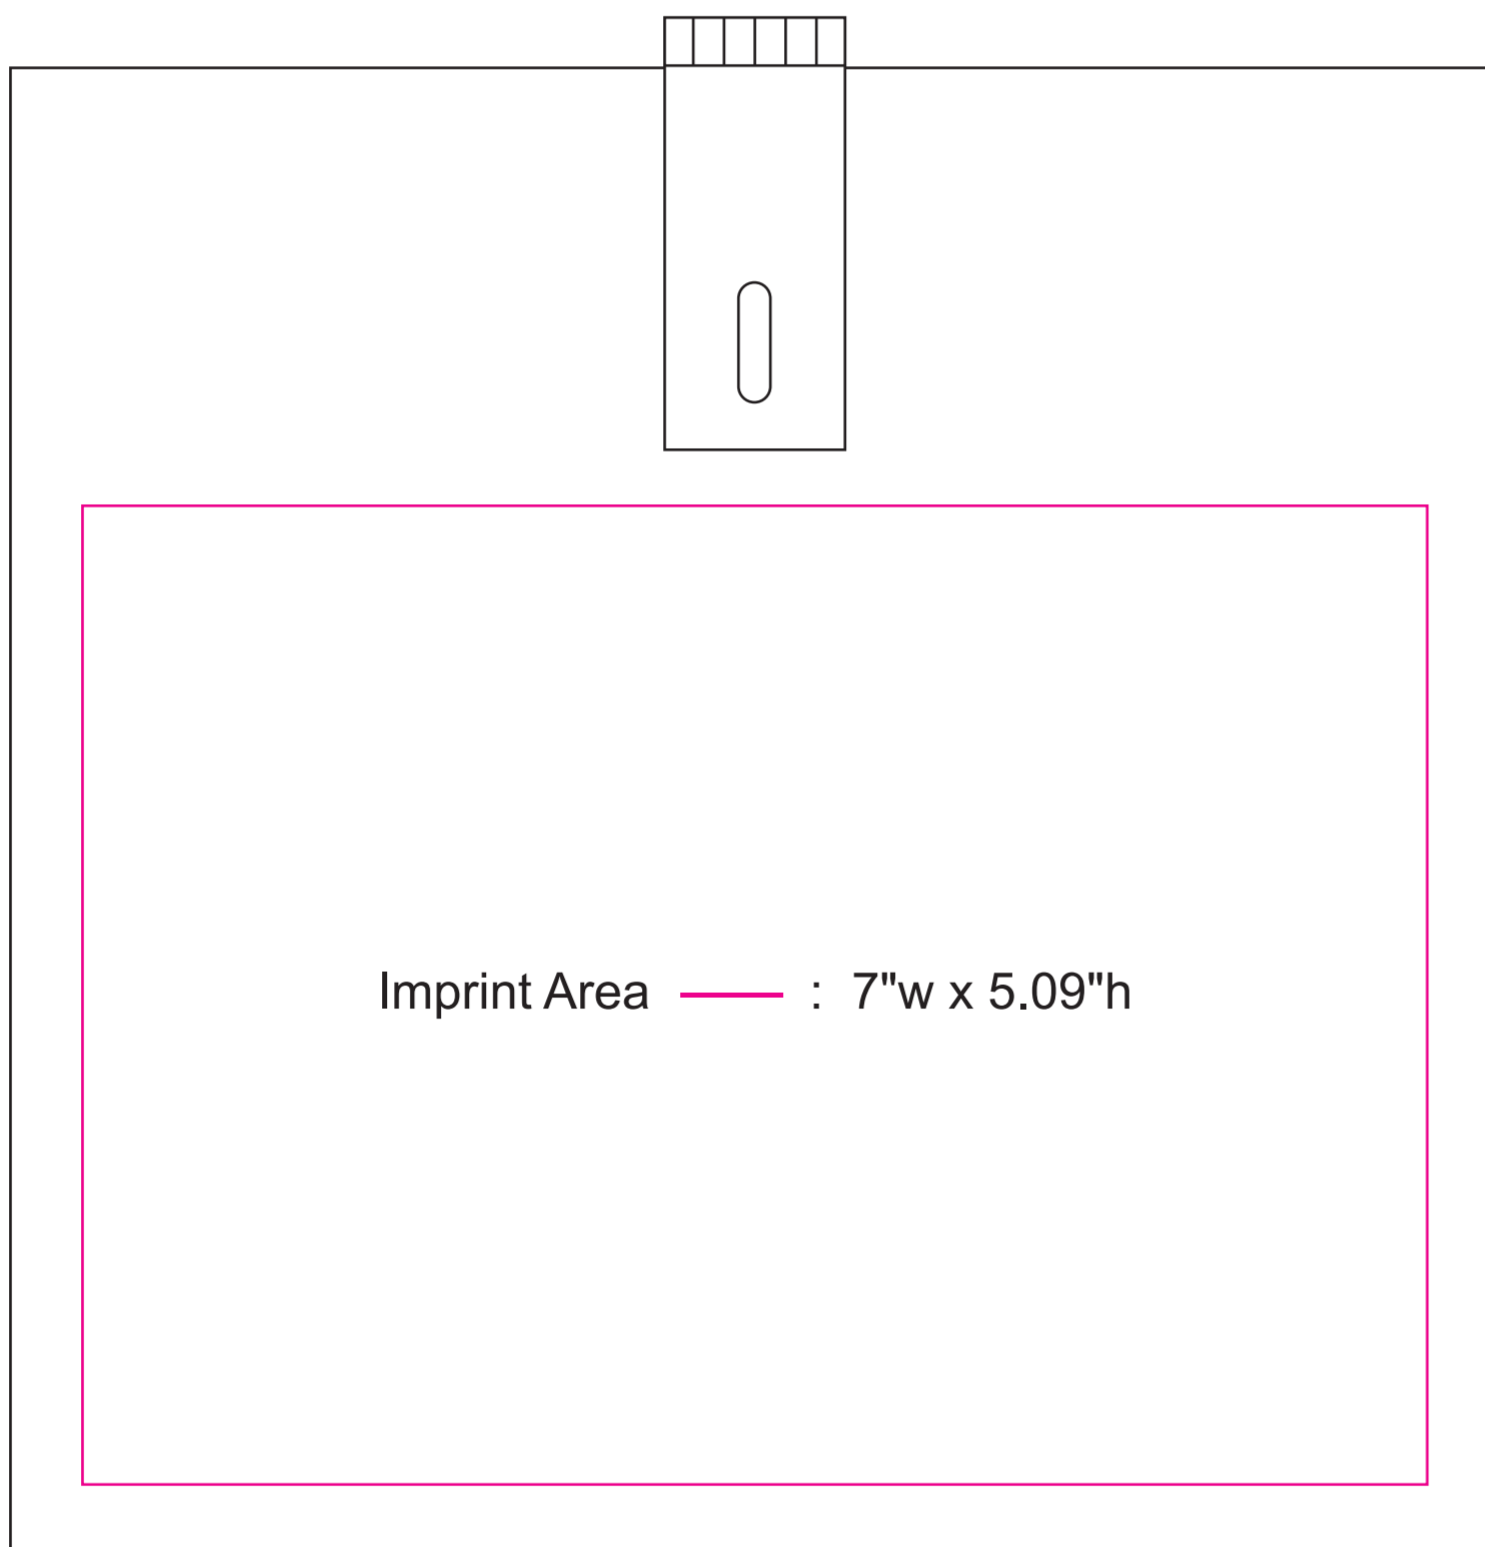

Suggestion/Registration Box #D00756

ARTWORK TEMPLATE

ARTWORK SPECIFICATIONS:

Logos and typographic designs must be provided as vector formatted artwork with all text converted to outlines. Compositions using bitmaps should be clipped accordingly & submitted as a high quality pdf. Please include the root design file and assets package. *If improper artwork is submitted, additional artwork fees may incur.*