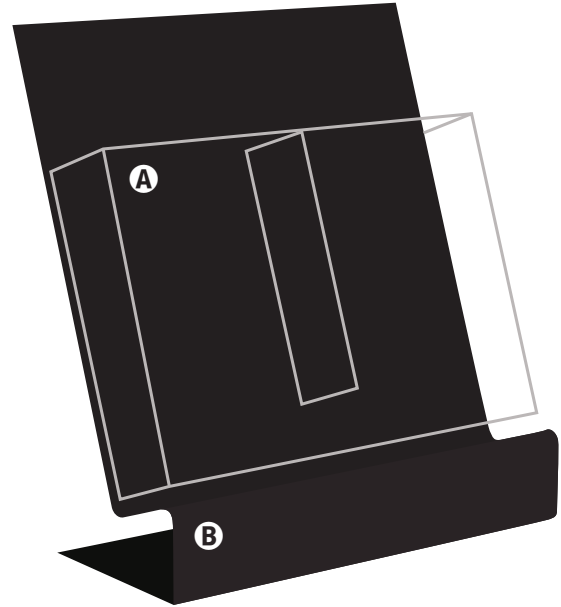

Slantback Brochure Holder

Product #: D01905

PLEASE NOTE: The measurements displayed on this template and the website are approximate. The actual display may slightly vary. We recommend ordering a sample unit to work with if your imprint has very specific positioning. Any questions, please call & our customer service team will be more than happy to assist you.