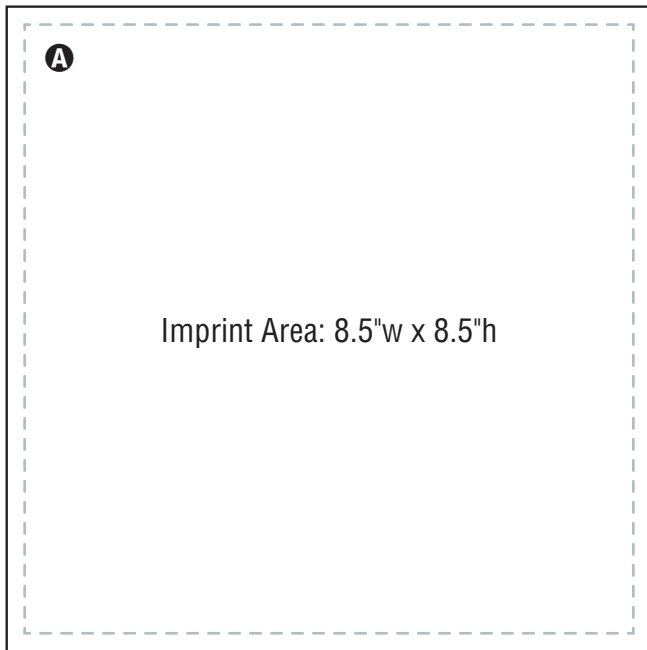

Slantback Brochure Holder

Product #: D01905

PLEASE NOTE: The measurements displayed on this template and the website are approximate. The actual display may slightly vary. We recommend ordering a sample unit to work with if your imprint has very specific positioning. Any questions, please call & our customer service team will be more than happy to assist you.